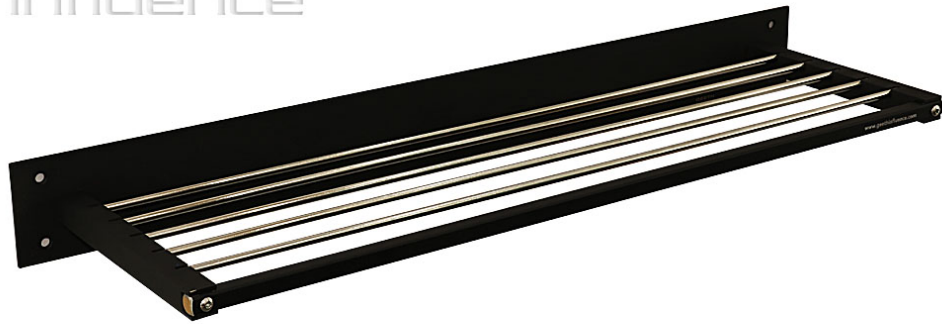

Premium Towel Racks

600 MM

TOWEL RACK 600 MM - BLACK

GEETH
influence

GEETH
influence

GEETH
influence

GEETH
influence

Towel Racks

TOWEL RACK 600 MM - GRAY

GEETH
influence

GEETH
influence

GEETH
influence

GEETH
influence

Towel Racks

TOWEL RACK 600 MM - BLACK SS

GEETH
influence

GEETH
influence

GEETH
influence

GEETH
influence

Towel Racks

TOWEL RACK 600 MM - GRAY SS

GEETH
influence

GEETH
influence

GEETH
influence

GEETH
influence

Towel Racks

TOWEL RACK 600 MM - IVORY SS

GEETH
influence

GEETH
influence

GEETH
influence

GEETH
influence

Towel Racks